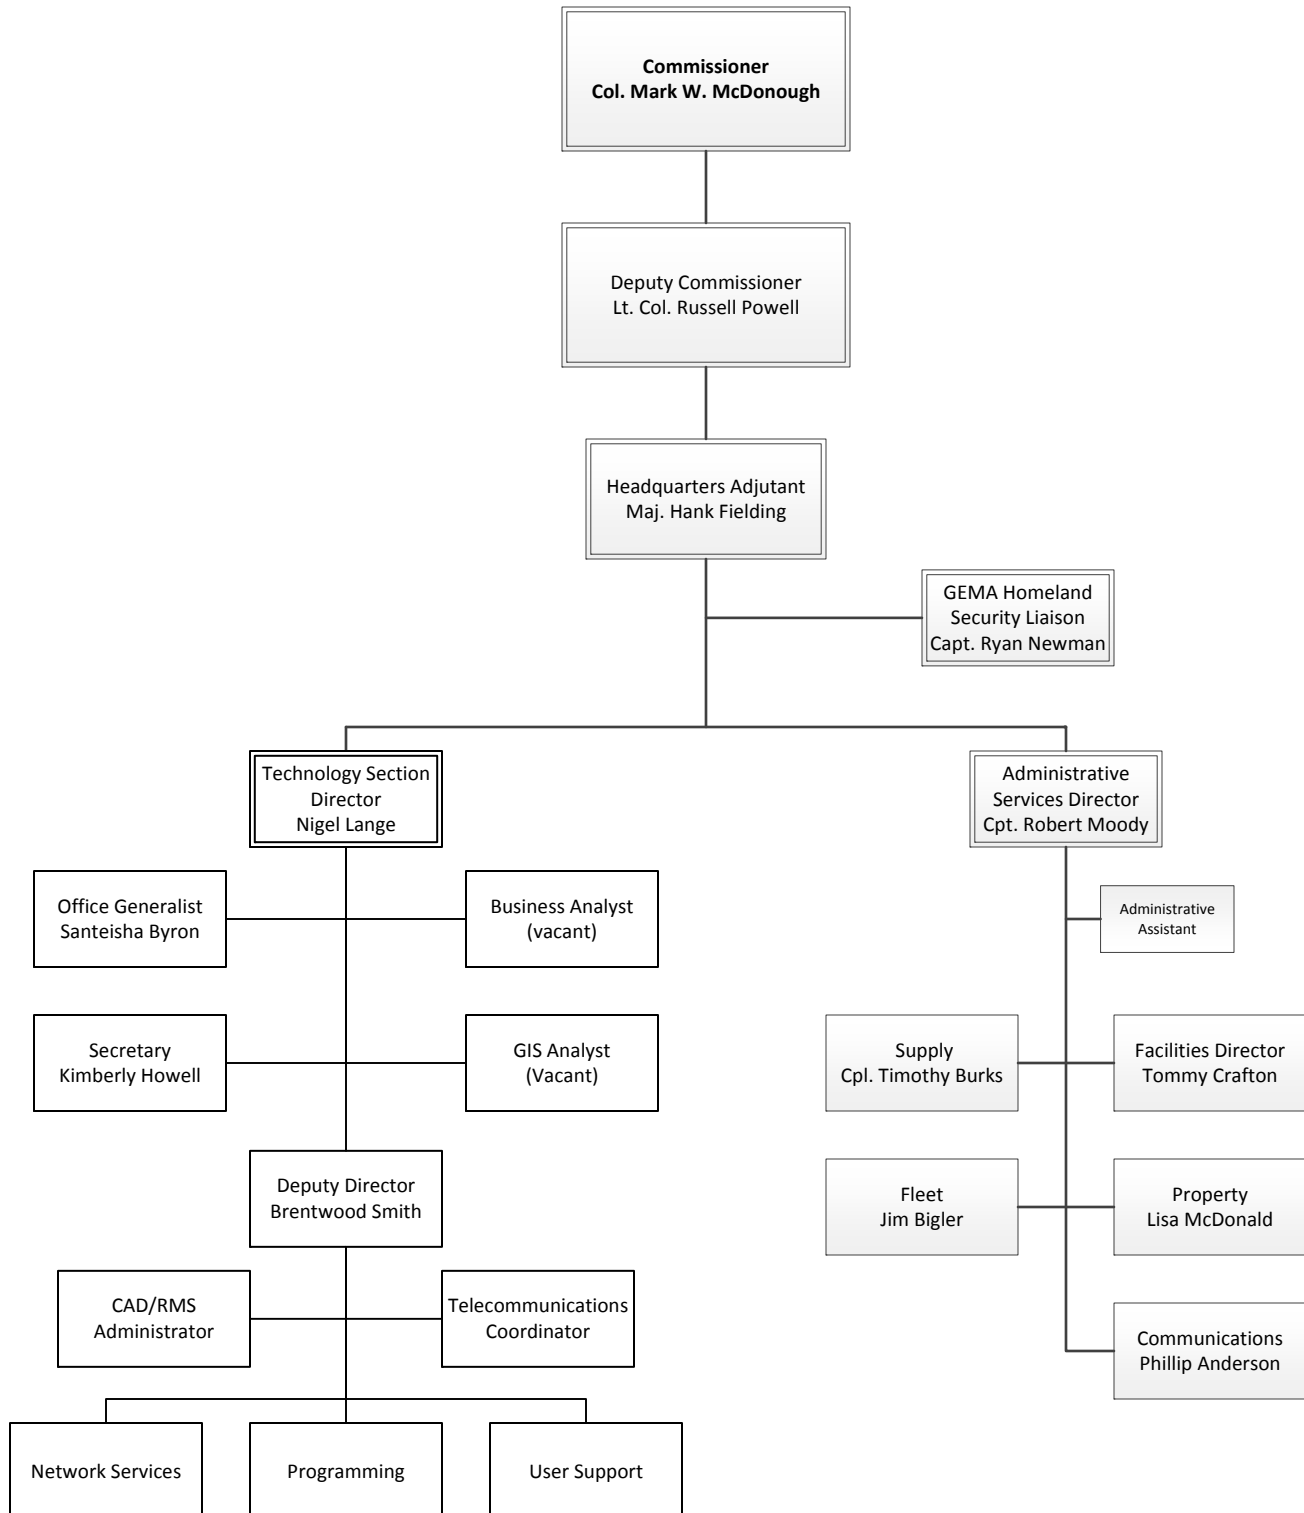

Georgia Department of Public Safety Division Level Organization Chart

Georgia Department of Public Safety Commissioner's Office Organizational Chart

Georgia Department of Public Safety Legal Services Organizational Chart

Georgia Department of Public Safety Office of Professional Standards Organizational Chart

Georgia Department of Public Safety Comptroller's Office Organizational Chart

Georgia Department of Public Safety Deputy Commissioner's Office Organizational Chart

Georgia Department of Public Safety

Field Operations

Organizational Chart

Georgia Department of Public Safety Motor Carrier Compliance Division Organizational Chart

Georgia Department of Public Safety Capitol Police Organizational Chart

Georgia Department of Public Safety Headquarters Adjutant's Office Organizational Chart

Georgia Department of Public Safety Human Resources Division Organizational Chart