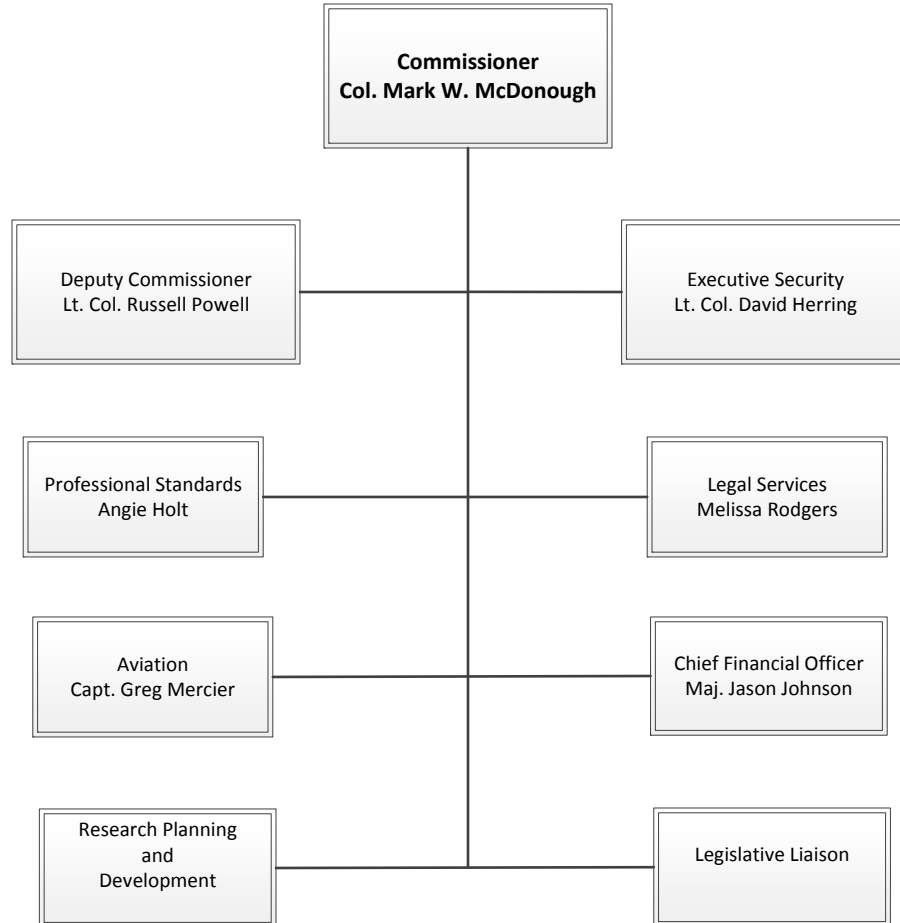

Georgia Department of Public Safety Division Level Organization Chart

Georgia Department of Public Safety Commissioner's Office Organizational Chart

Georgia Department of Public Safety Legal Services Organizational Chart

Georgia Department of Public Safety Office of Professional Standards Organizational Chart

Georgia Department of Public Safety Comptroller's Office Organizational Chart

Georgia Department of Public Safety Deputy Commissioner's Office Organizational Chart