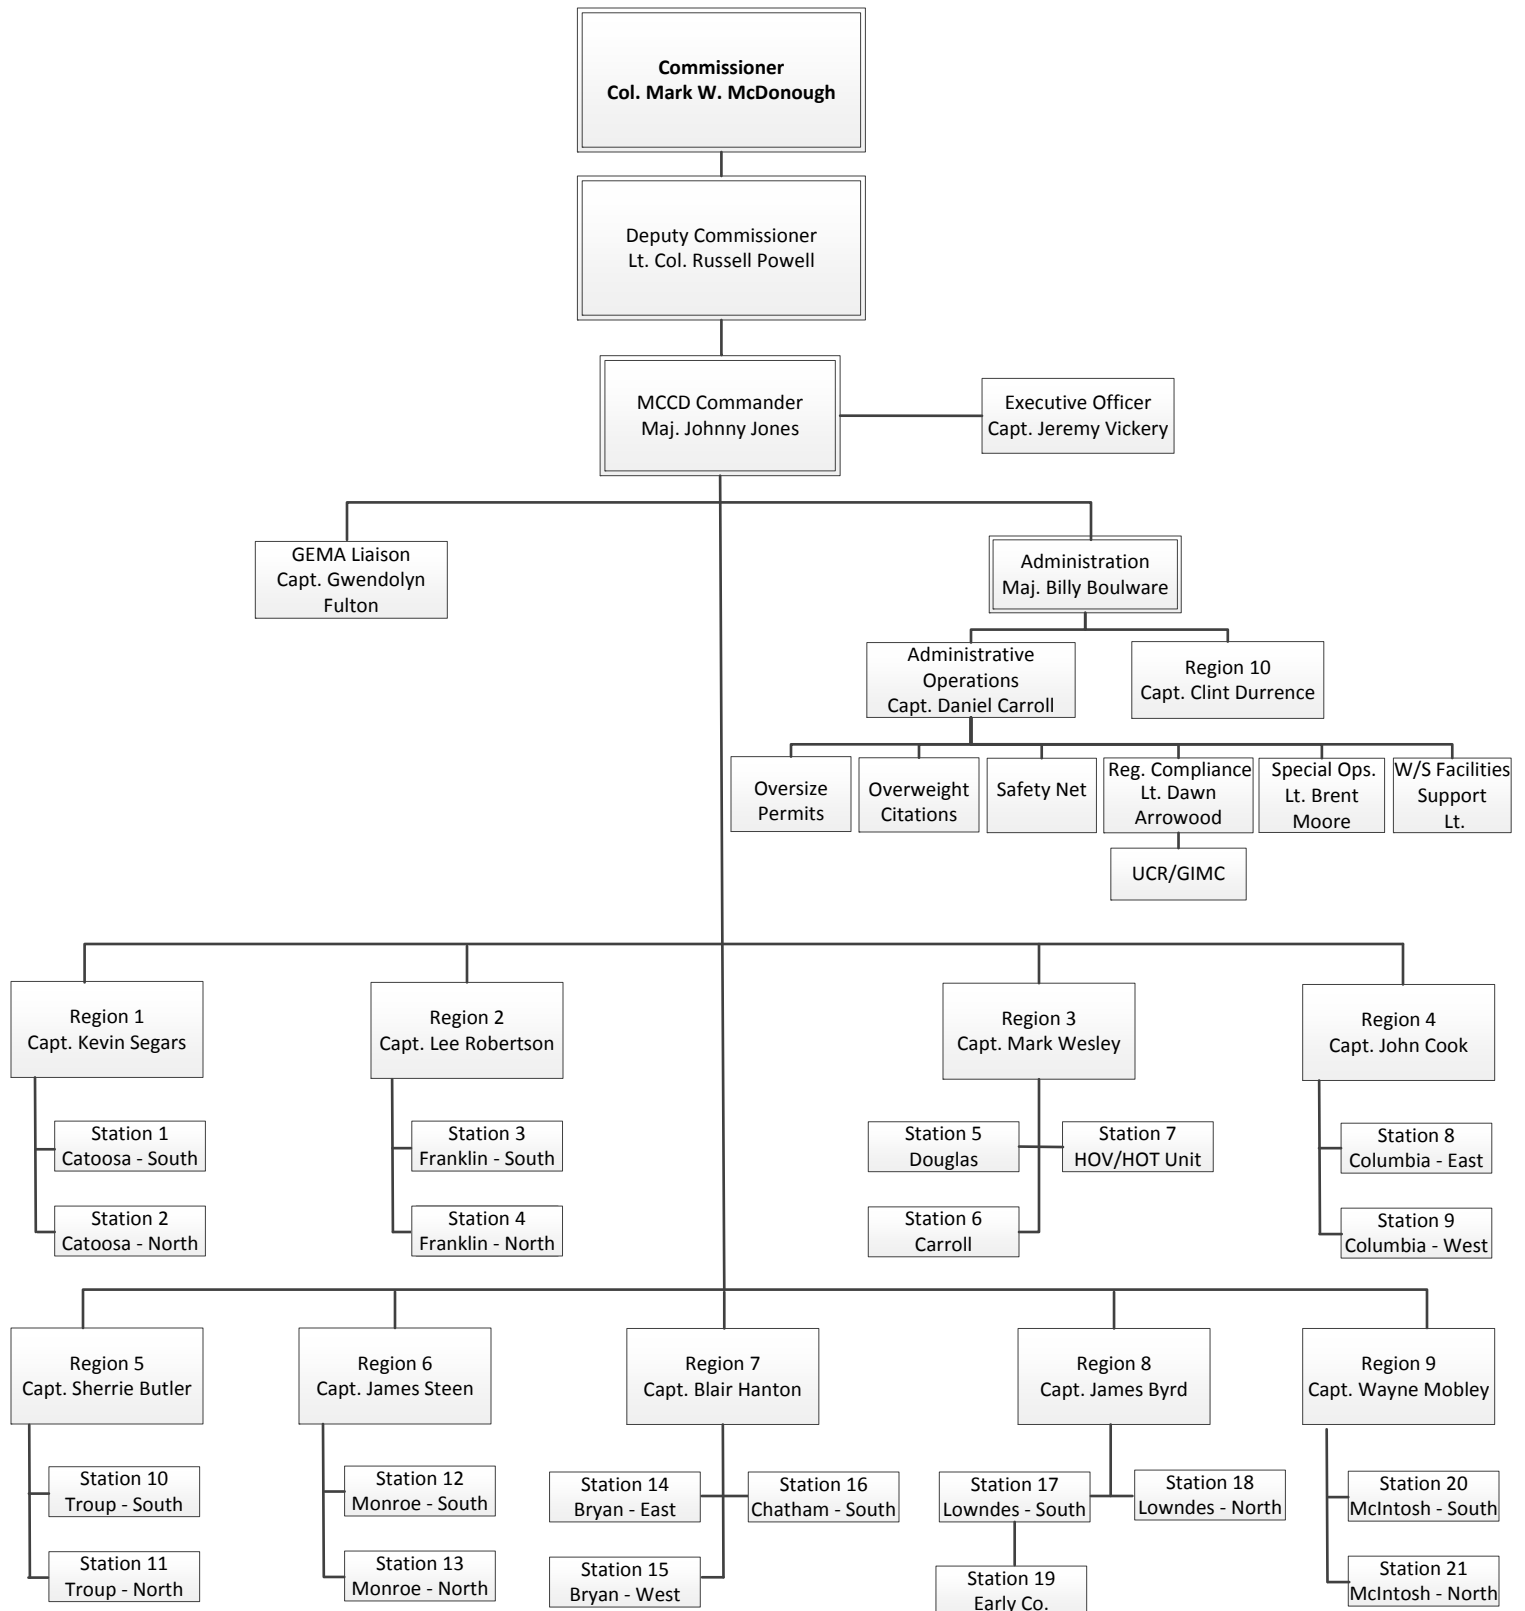

Georgia Department of Public Safety Division Level Organization Chart

Georgia Department of Public Safety Commissioner's Office Organizational Chart

Georgia Department of Public Safety Legal Services Organizational Chart

Georgia Department of Public Safety Office of Professional Standards Organizational Chart

Georgia Department of Public Safety Comptroller's Office Organizational Chart

Georgia Department of Public Safety Deputy Commissioner's Office Organizational Chart

Georgia Department of Public Safety

Field Operations

Organizational Chart

Georgia Department of Public Safety Motor Carrier Compliance Division Organizational Chart

Georgia Department of Public Safety Capitol Police Organizational Chart

Georgia Department of Public Safety Headquarters Adjutant's Office Organizational Chart

Georgia Department of Public Safety Human Resources Division Organizational Chart