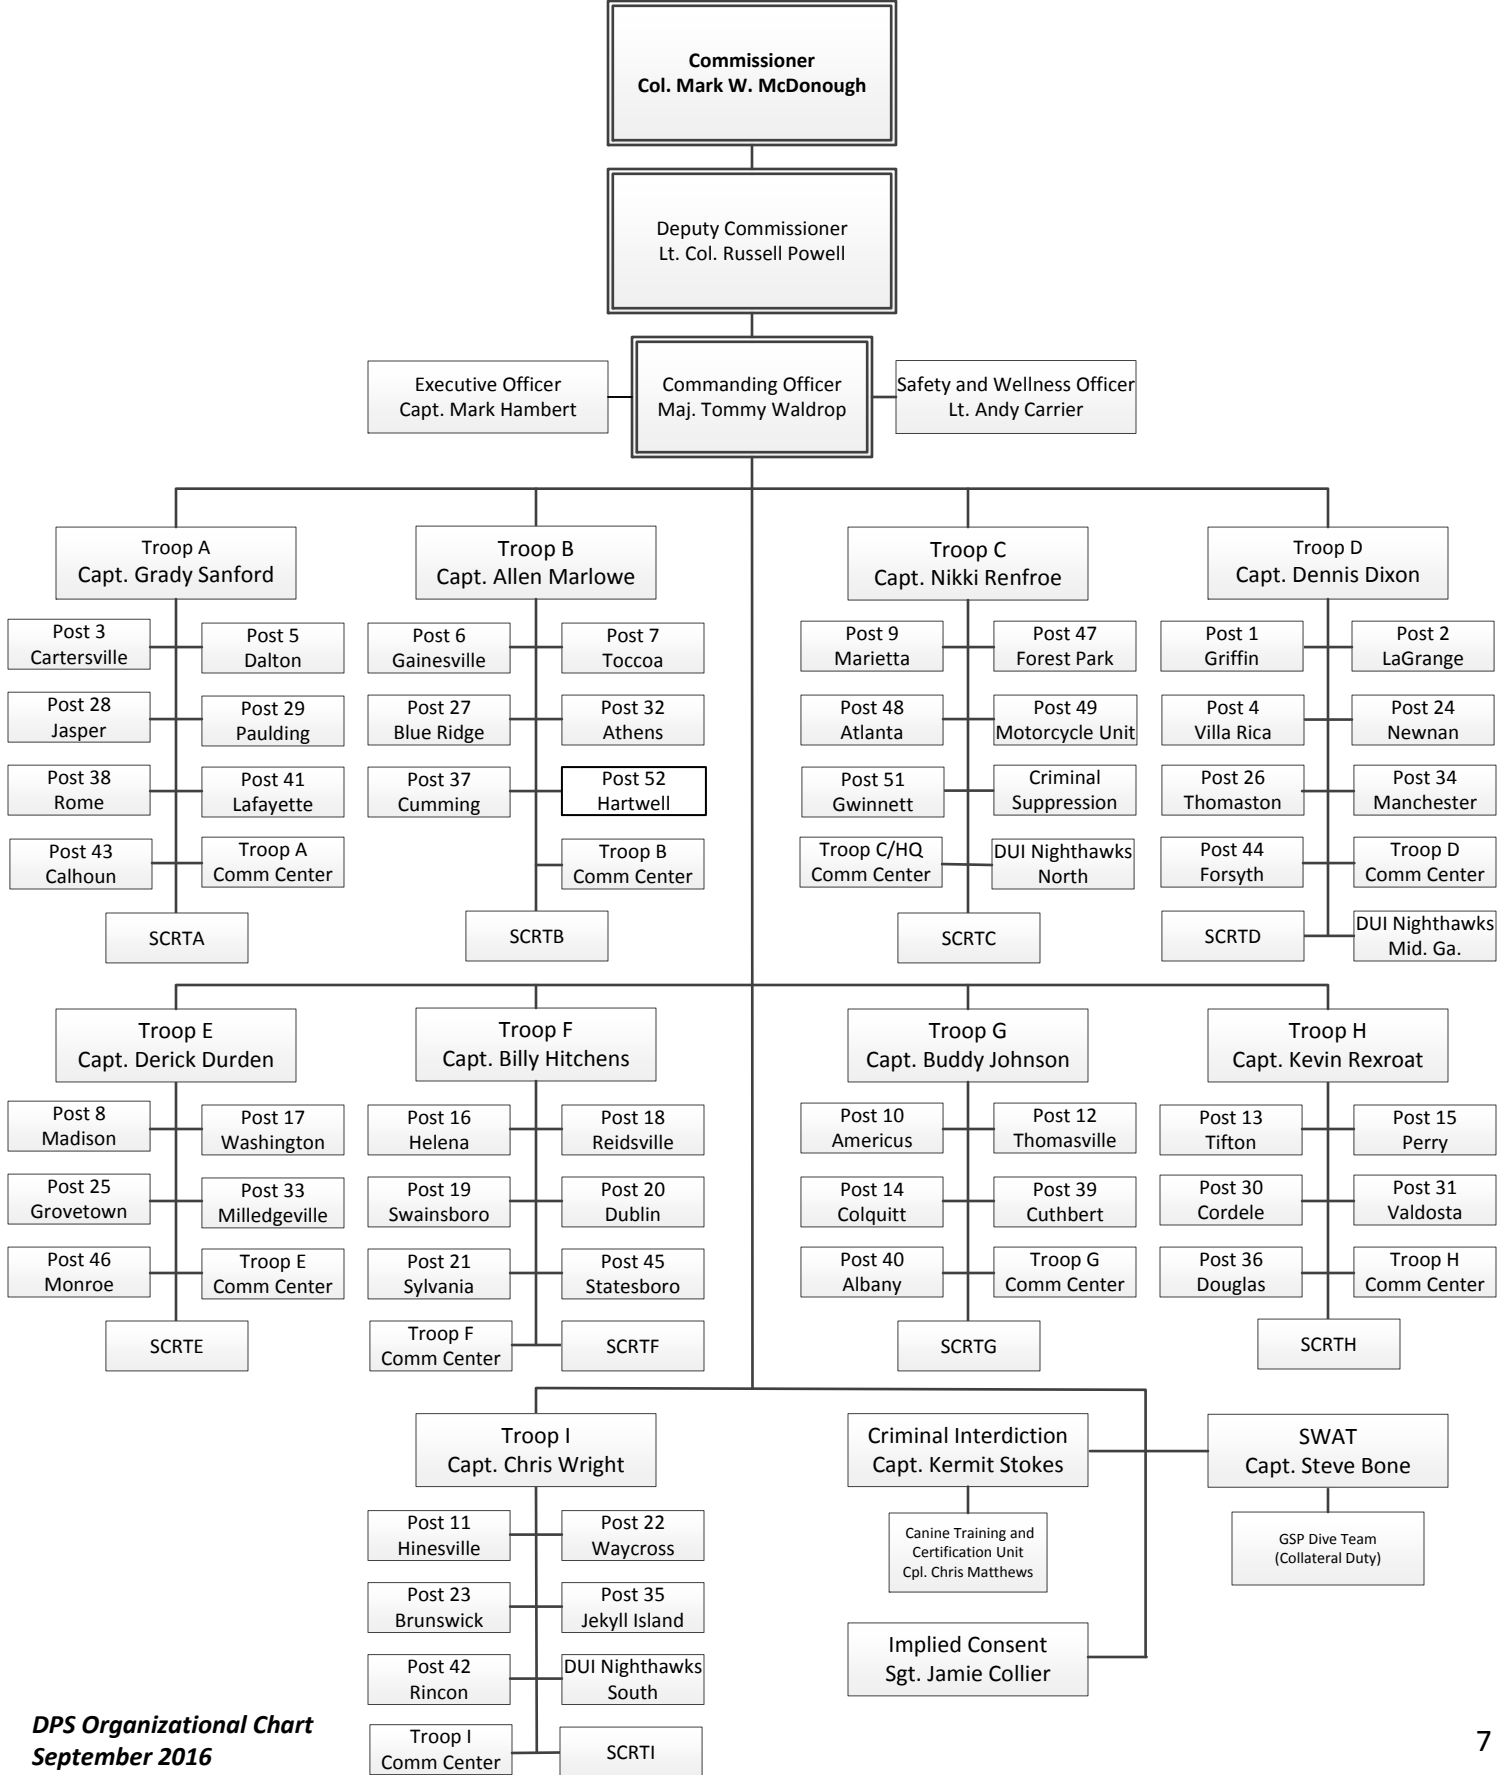

Georgia Department of Public Safety Division Level Organization Chart

Georgia Department of Public Safety Commissioner's Office Organizational Chart

Georgia Department of Public Safety Legal Services Organizational Chart

Georgia Department of Public Safety Office of Professional Standards Organizational Chart

Georgia Department of Public Safety Comptroller's Office Organizational Chart

Georgia Department of Public Safety Deputy Commissioner's Office Organizational Chart

Georgia Department of Public Safety

Field Operations

Organizational Chart

Georgia Department of Public Safety Motor Carrier Compliance Division Organizational Chart

Georgia Department of Public Safety Capitol Police Organizational Chart

Georgia Department of Public Safety Headquarters Adjutant's Office Organizational Chart

Georgia Department of Public Safety Human Resources Division Organizational Chart