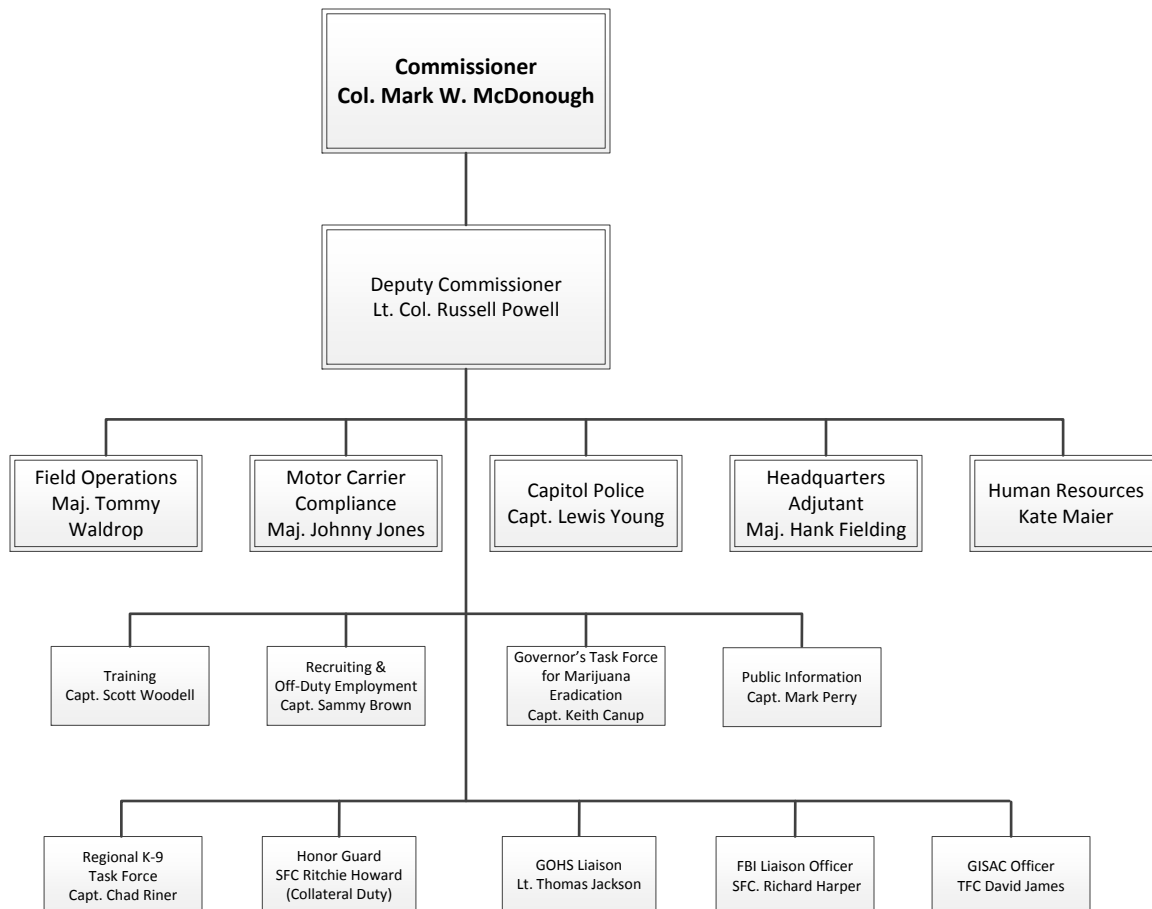

Georgia Department of Public Safety Division Level Organization Chart

Georgia Department of Public Safety Commissioner's Office Organizational Chart

Georgia Department of Public Safety Legal Services Organizational Chart

Georgia Department of Public Safety Office of Professional Standards Organizational Chart

Georgia Department of Public Safety Comptroller's Office Organizational Chart

Georgia Department of Public Safety Deputy Commissioner's Office Organizational Chart

Georgia Department of Public Safety

Field Operations

Organizational Chart

Georgia Department of Public Safety Motor Carrier Compliance Division Organizational Chart

Georgia Department of Public Safety Capitol Police Organizational Chart