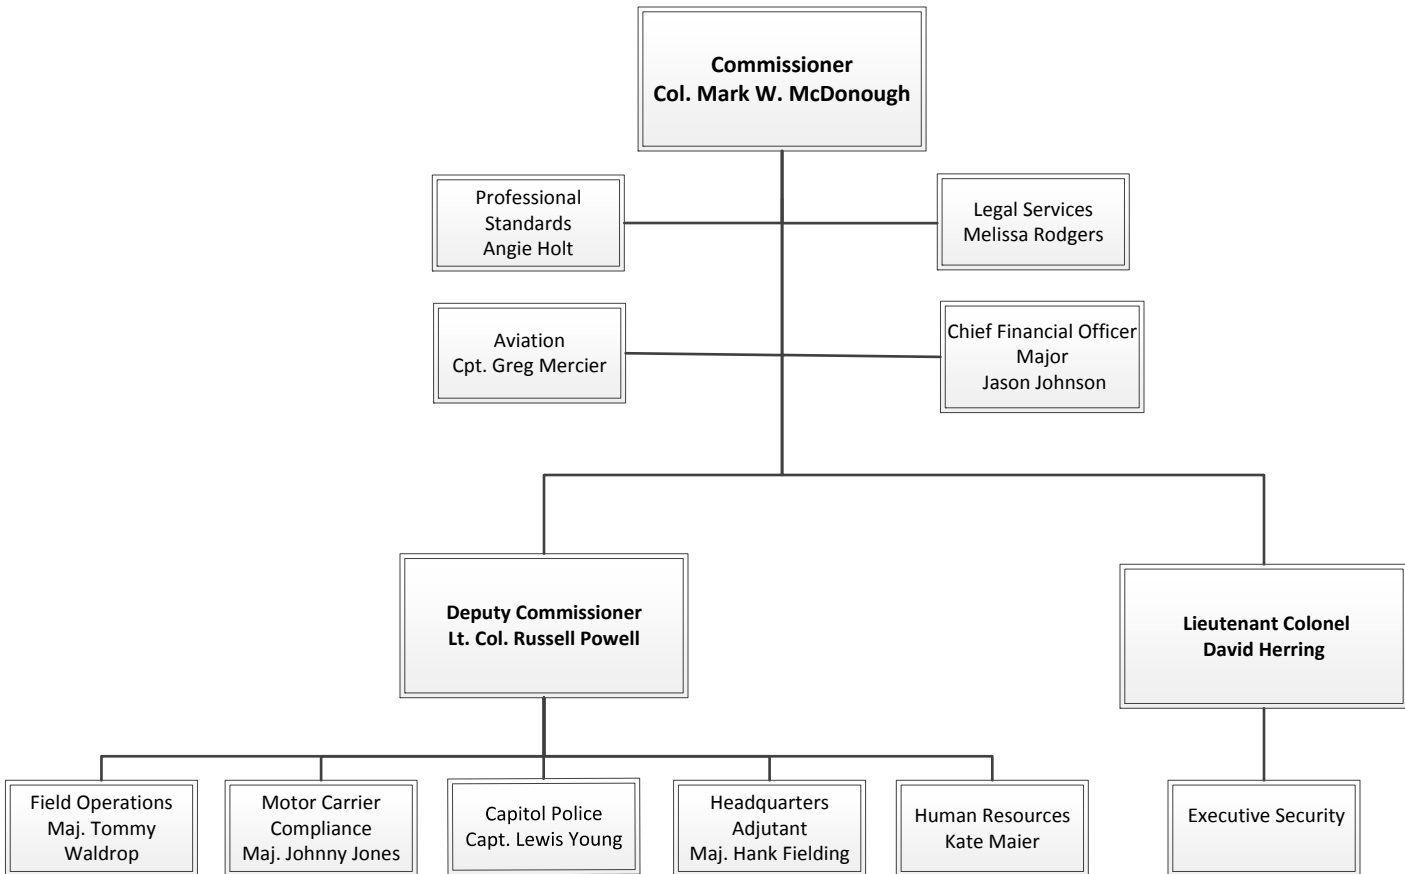

Georgia Department of Public Safety Division Level Organization Chart

Georgia Department of Public Safety Commissioner's Office Organizational Chart

Georgia Department of Public Safety Legal Services Organizational Chart

Georgia Department of Public Safety Office of Professional Standards Organizational Chart

Georgia Department of Public Safety Comptroller's Office Organizational Chart

Georgia Department of Public Safety Deputy Commissioner's Office Organizational Chart