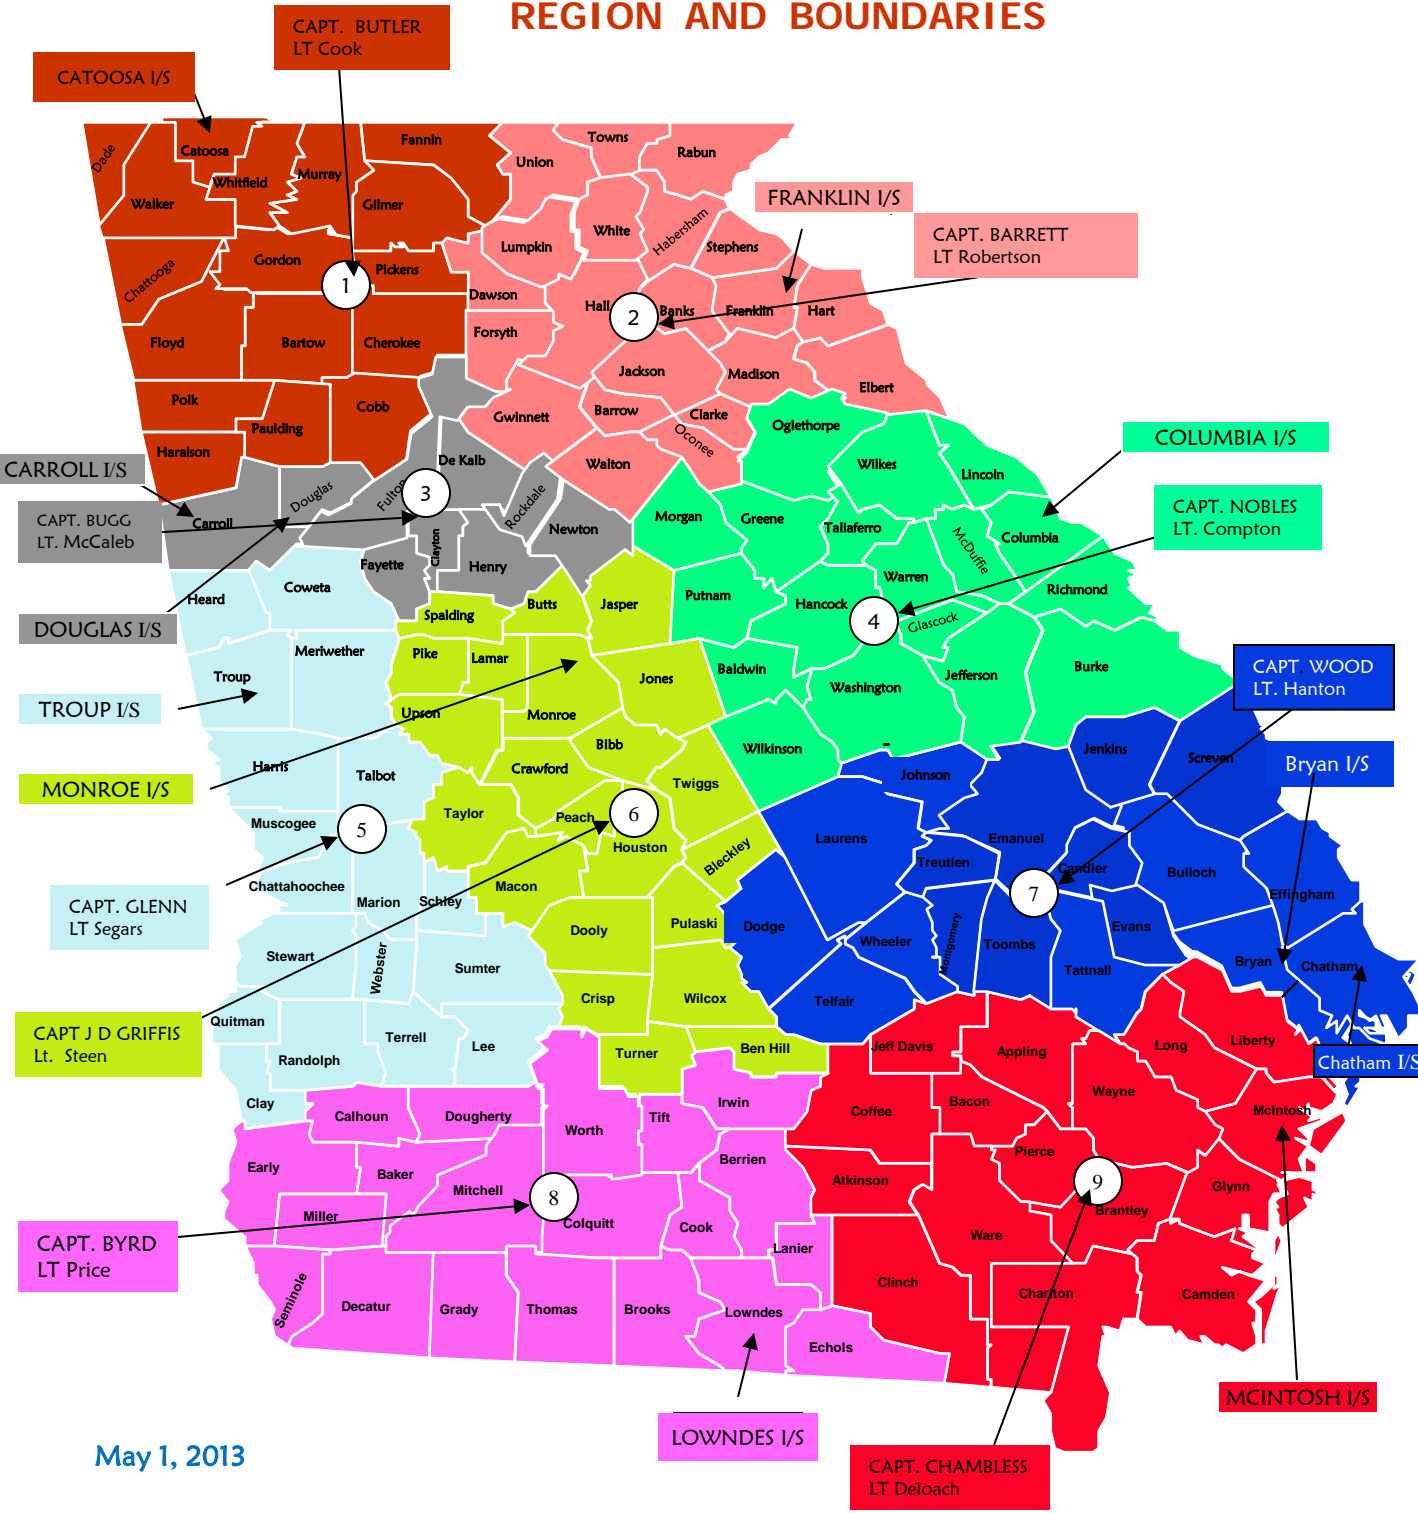

MCCD Commander:

Major Gene Davis

Capt. Johnny Jones, Exec. Assist.

MCCD HQ ADMINISTRATION:

Major Billy Boulware

GEORGIA DEPARTMENT OF PUBLIC SAFETY

MOTOR CARRIER COMPLIANCE DIVISION

COUNTY OUTLINE MAP REGION AND BOUNDARIES