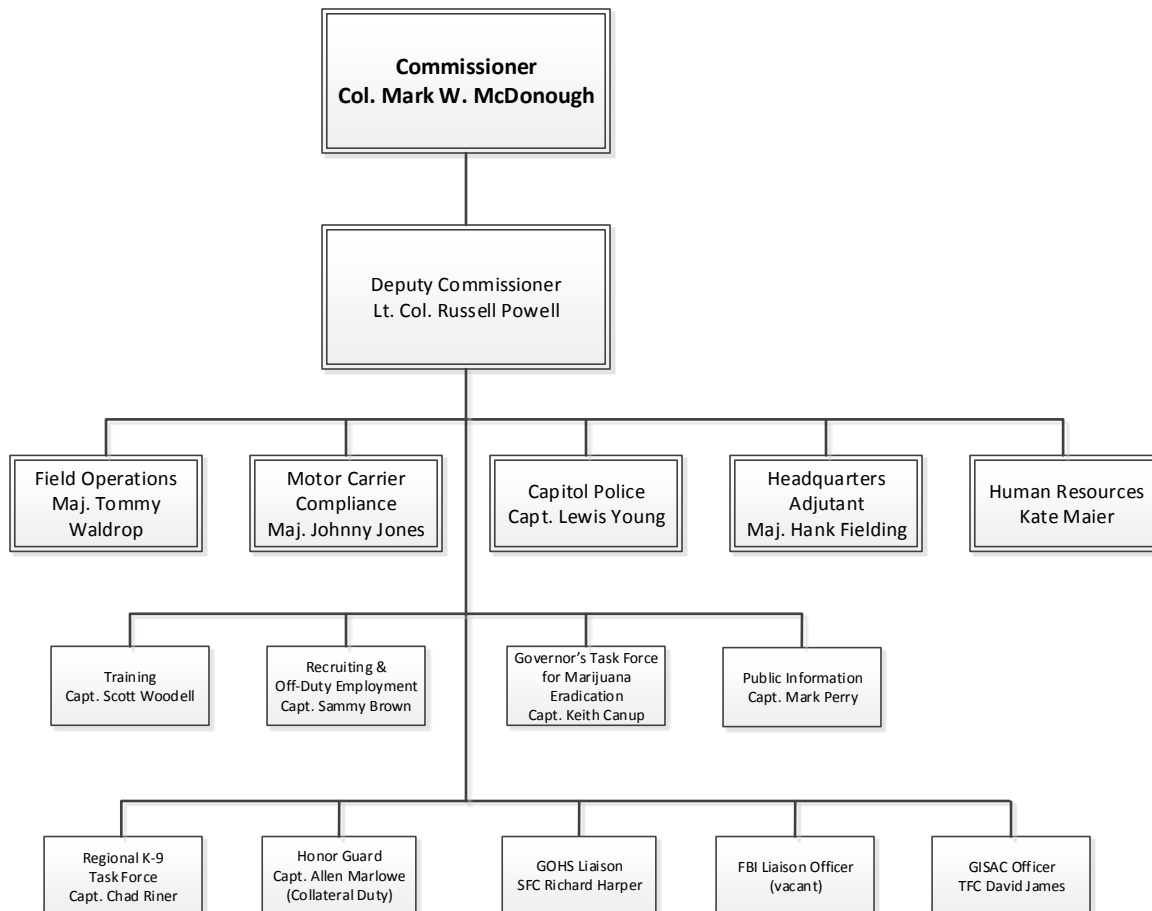

Georgia Department of Public Safety Division Level Organization Chart

Georgia Department of Public Safety Commissioner's Office Organizational Chart

Georgia Department of Public Safety Legal Services Organizational Chart

Georgia Department of Public Safety Office of Professional Standards Organizational Chart

Georgia Department of Public Safety Comptroller's Office Organizational Chart

Georgia Department of Public Safety Deputy Commissioner's Office Organizational Chart