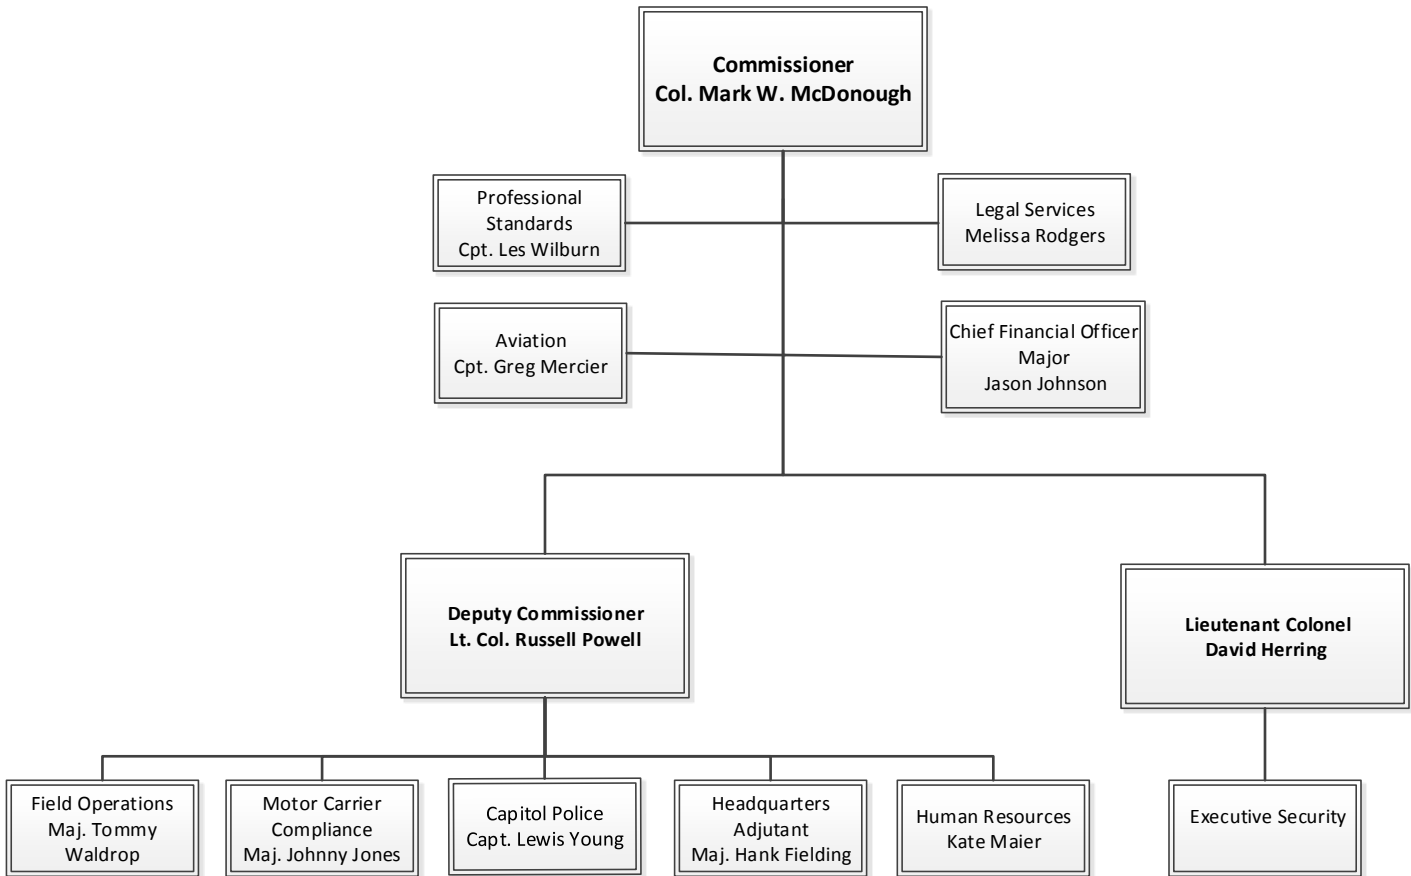

Georgia Department of Public Safety Division Level Organization Chart

Georgia Department of Public Safety Commissioner's Office Organizational Chart

Georgia Department of Public Safety Legal Services Organizational Chart

Georgia Department of Public Safety Office of Professional Standards Organizational Chart

Georgia Department of Public Safety Comptroller's Office Organizational Chart

Georgia Department of Public Safety Deputy Commissioner's Office Organizational Chart