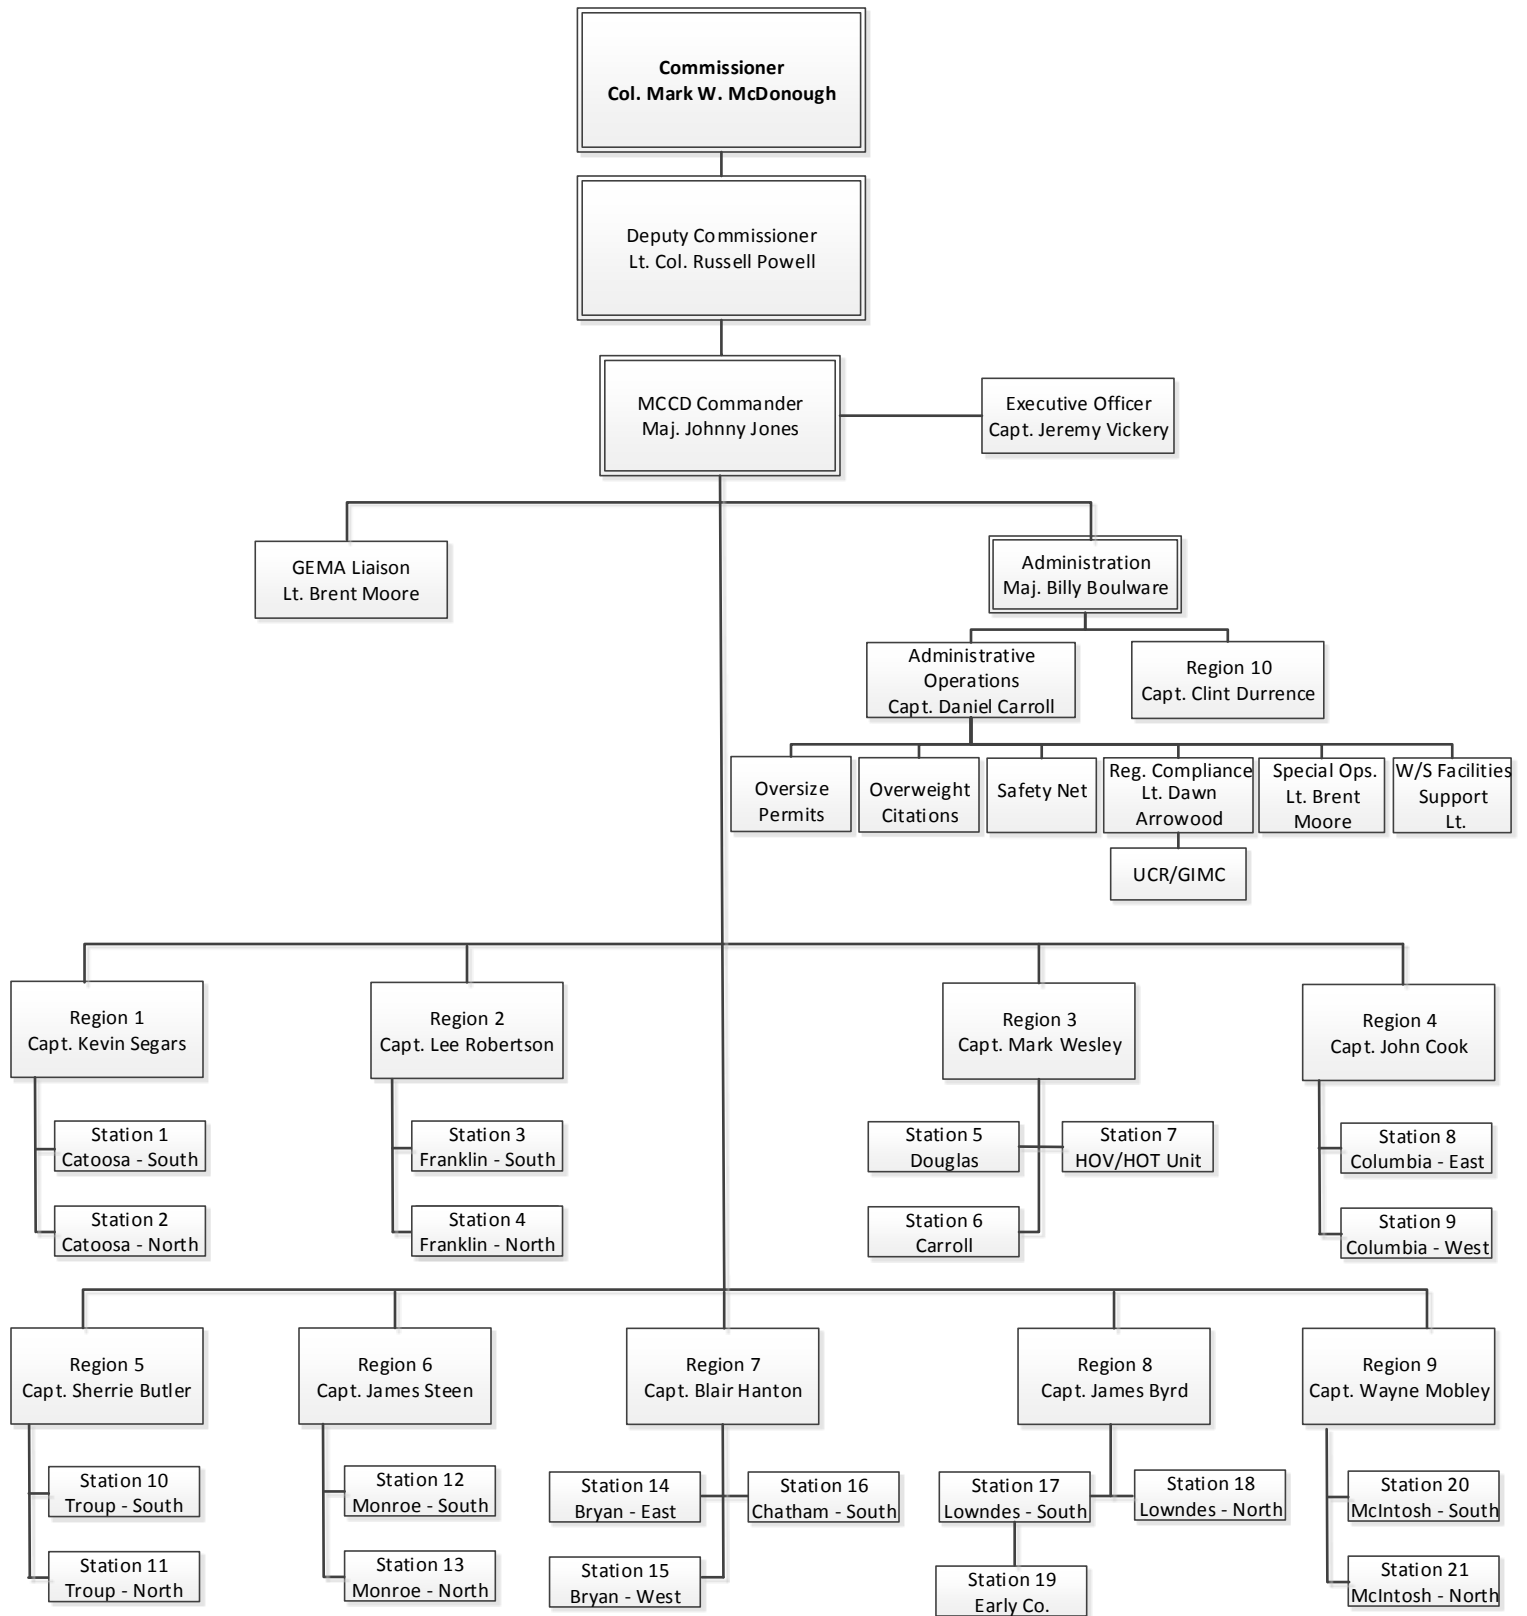

Georgia Department of Public Safety Division Level Organization Chart

Georgia Department of Public Safety Commissioner's Office Organizational Chart

Georgia Department of Public Safety Legal Services Organizational Chart

Georgia Department of Public Safety Office of Professional Standards Organizational Chart

Georgia Department of Public Safety Comptroller's Office Organizational Chart

Georgia Department of Public Safety Deputy Commissioner's Office Organizational Chart

Georgia Department of Public Safety

Field Operations

Organizational Chart

Georgia Department of Public Safety

Motor Carrier Compliance Division

Organizational Chart

Georgia Department of Public Safety Capitol Police Organizational Chart

Georgia Department of Public Safety Headquarters Adjutant's Office Organizational Chart

Georgia Department of Public Safety Human Resources Division Organizational Chart