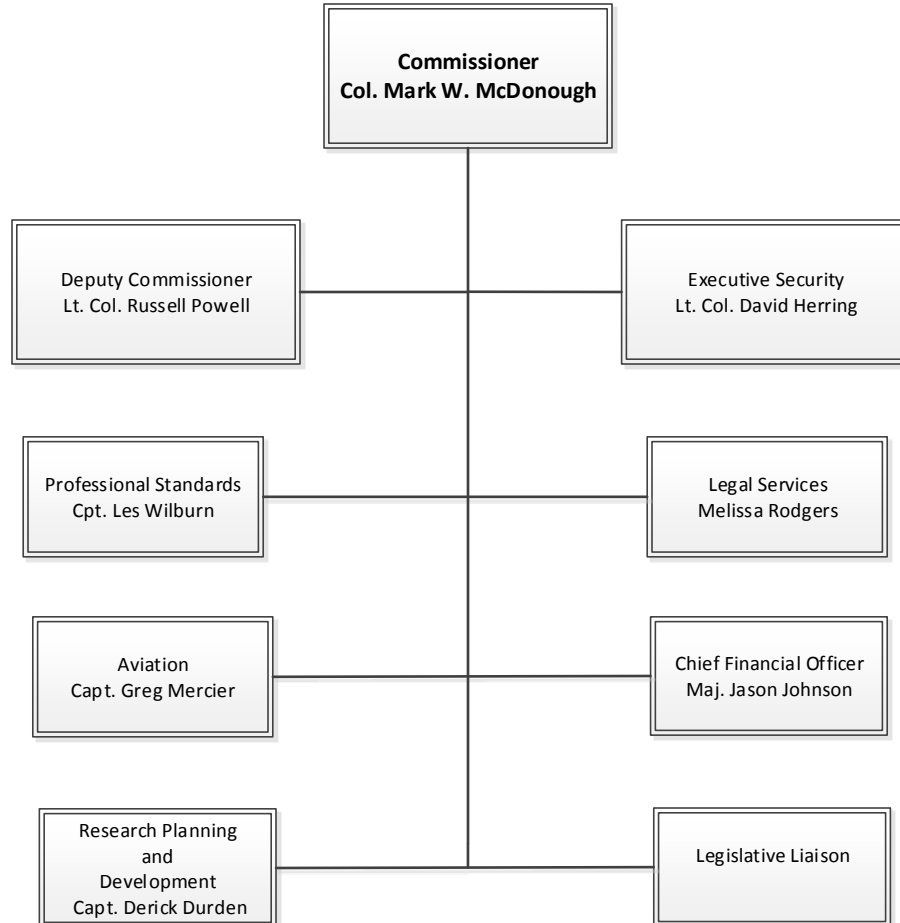

Georgia Department of Public Safety Division Level Organization Chart

Georgia Department of Public Safety Commissioner's Office Organizational Chart

Georgia Department of Public Safety Legal Services Organizational Chart

Georgia Department of Public Safety Office of Professional Standards Organizational Chart

Georgia Department of Public Safety Comptroller's Office Organizational Chart

Georgia Department of Public Safety Deputy Commissioner's Office Organizational Chart

Georgia Department of Public Safety Headquarters Adjutant's Office Organizational Chart

Georgia Department of Public Safety Human Resources Division Organizational Chart