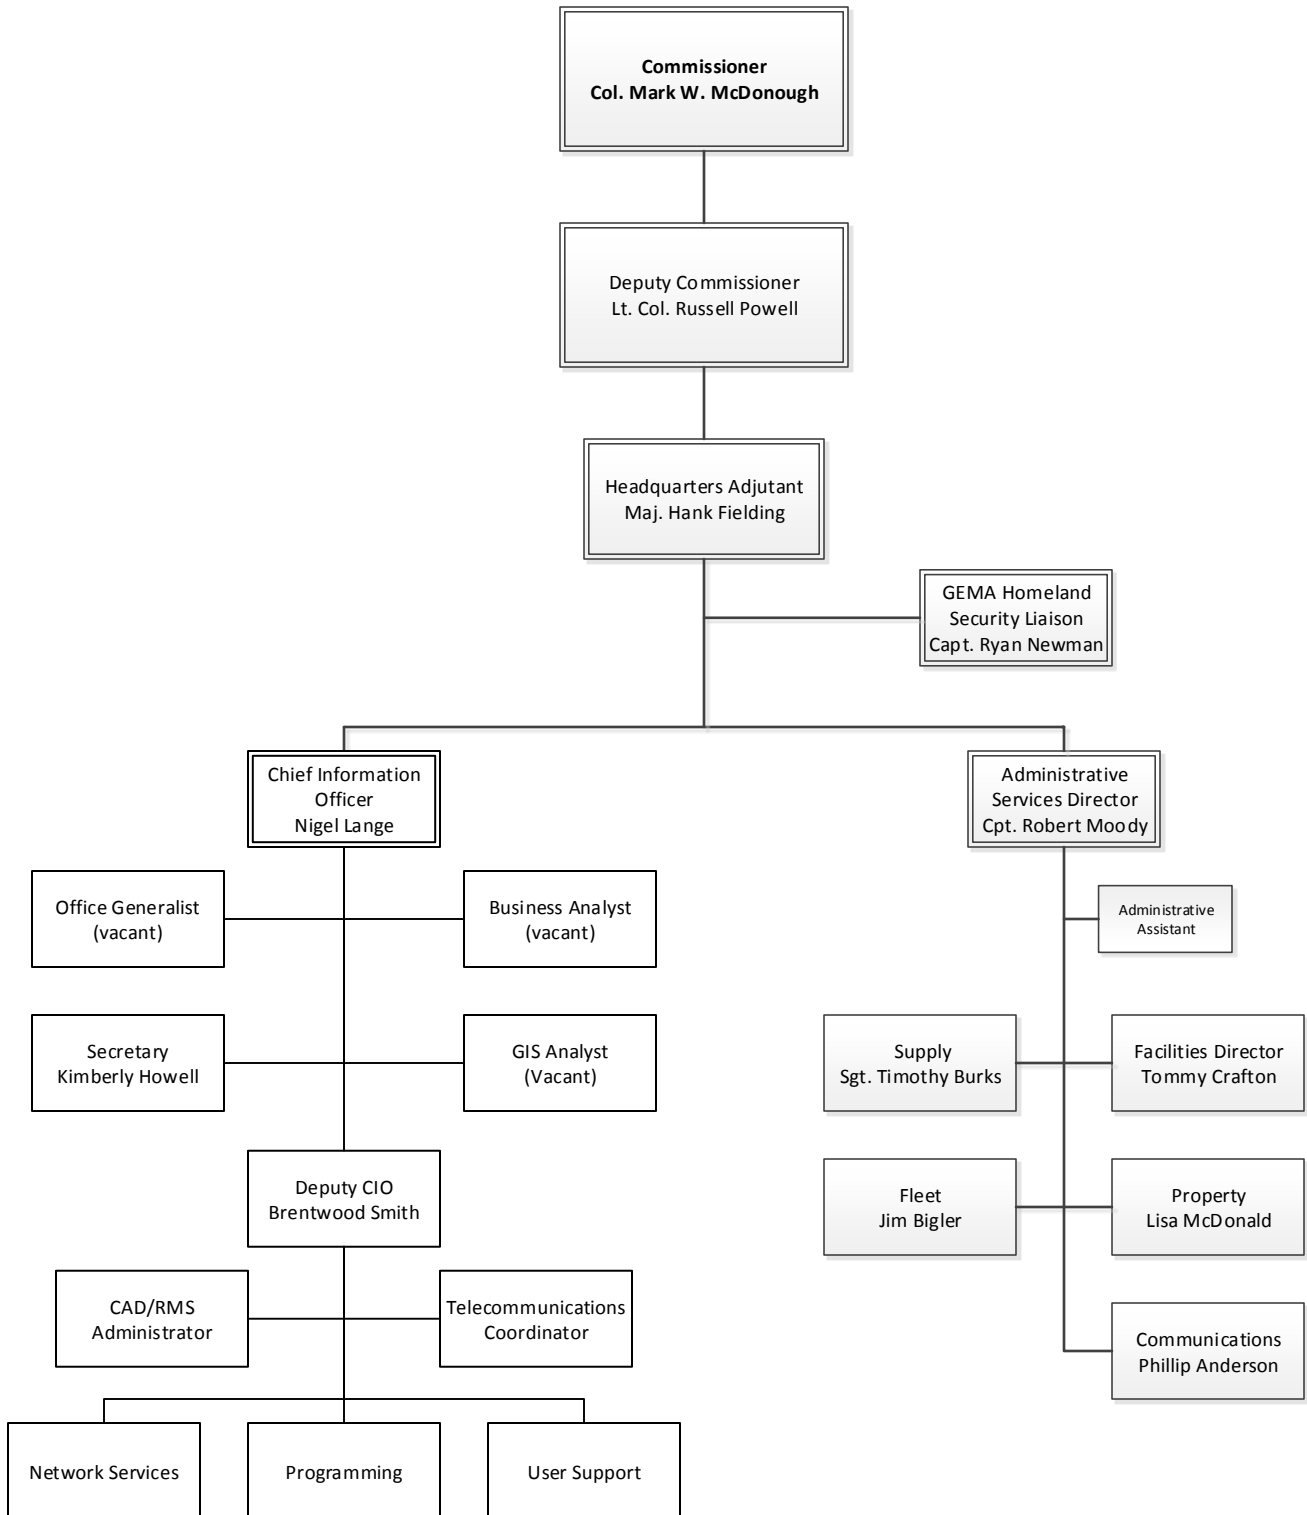

Georgia Department of Public Safety Division Level Organization Chart

Georgia Department of Public Safety Commissioner's Office Organizational Chart

Georgia Department of Public Safety Legal Services Organizational Chart

Georgia Department of Public Safety Office of Professional Standards Organizational Chart

Georgia Department of Public Safety Comptroller's Office Organizational Chart

Georgia Department of Public Safety Deputy Commissioner's Office Organizational Chart

Georgia Department of Public Safety

Field Operations

Organizational Chart

Georgia Department of Public Safety

Motor Carrier Compliance Division

Organizational Chart

Georgia Department of Public Safety Capitol Police Organizational Chart

Georgia Department of Public Safety Headquarters Adjutant's Office Organizational Chart

Georgia Department of Public Safety Human Resources Division Organizational Chart