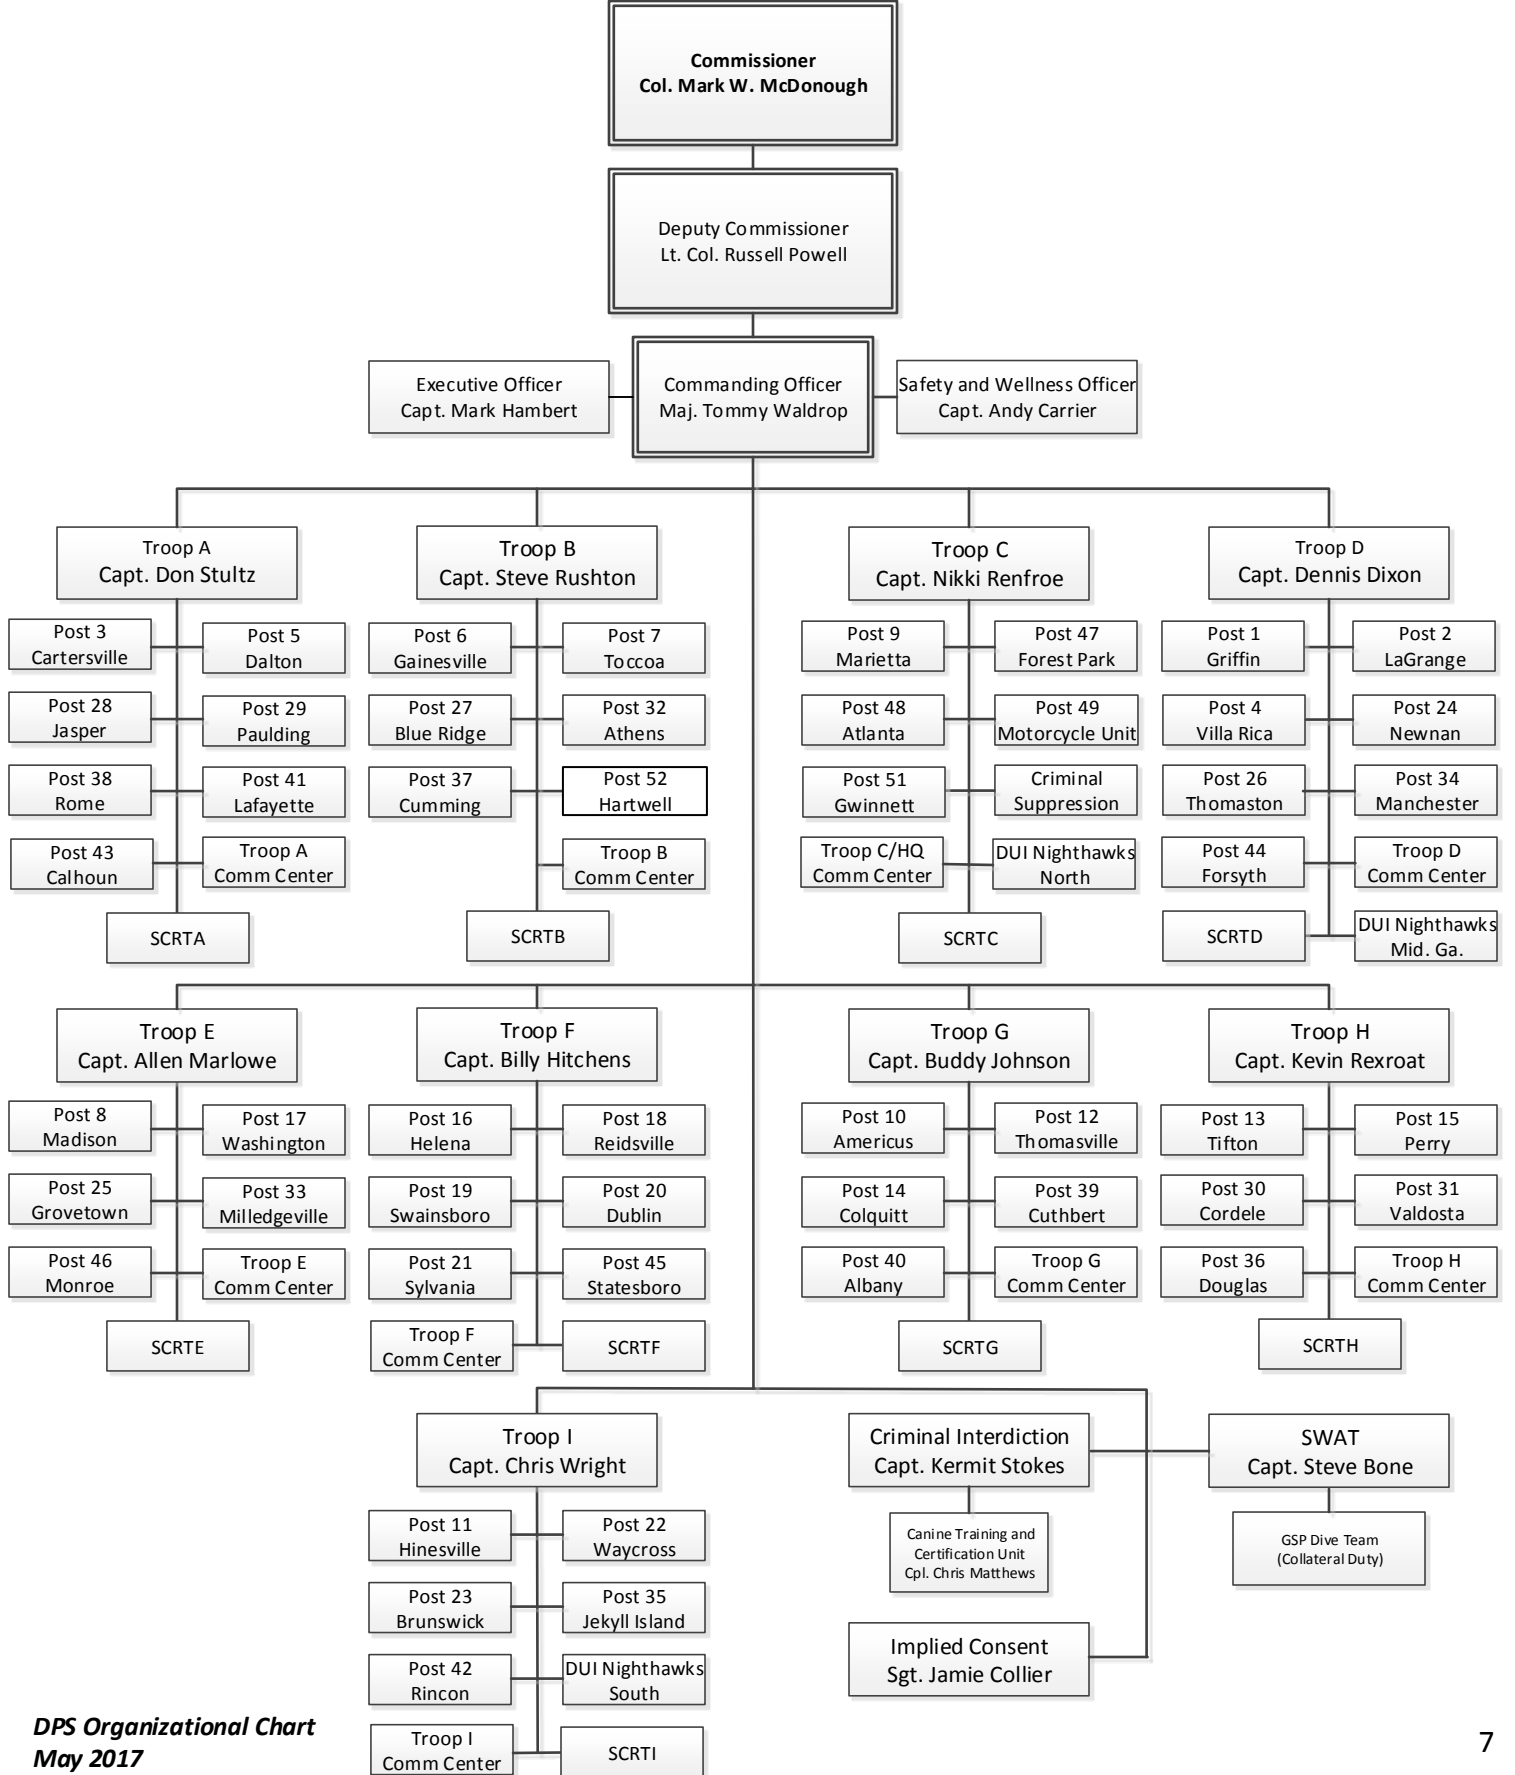

Georgia Department of Public Safety Division Level Organization Chart

Georgia Department of Public Safety Commissioner's Office Organizational Chart

Georgia Department of Public Safety Legal Services Organizational Chart

Georgia Department of Public Safety Office of Professional Standards Organizational Chart

Georgia Department of Public Safety Comptroller's Office Organizational Chart

Georgia Department of Public Safety Deputy Commissioner's Office Organizational Chart

Georgia Department of Public Safety

Field Operations

Organizational Chart

Georgia Department of Public Safety

Motor Carrier Compliance Division

Organizational Chart

Georgia Department of Public Safety Capitol Police Organizational Chart

Georgia Department of Public Safety Headquarters Adjutant's Office Organizational Chart

Georgia Department of Public Safety Human Resources Division Organizational Chart